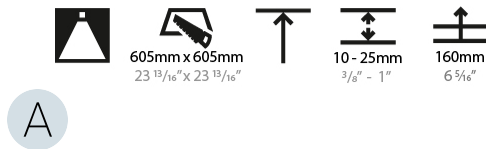

PHYSICAL

Shape: Square
Length (mm): 622
Length (in): 24 1/2
Width (mm): 622
Width (in): 24 1/2
Height (mm): 150
Height (in): 5 7/8
Ceiling Thickness (mm): 10 / 12.5 / 15 / 25
Ceiling Thickness (in): 3/8 or 1/2 or 9/16 or 1
Min. Recessing Depth (mm): 160
Min. Recessing Depth (in): 6 5/16
Light Distribution: Direct
Weight (kg): 12.317
Weight (lbs): 27.10
Diffuser: PMMA - Opal or Micro-Prism
Fixture Finish: SSR / BKV / CWI / CRY / HAB / UFT / ITA / RUA / FTG / MYG / LOD / PUS / FRO / FUP / KIA / POP / BLS / SPG / MEY / GOH / GUM / CHC / COM / ABZ / JAG / OBR / MOS / ROR
Fixture Material: Extruded Aluminum / Steel
Cut-out Measurements: 605mm / 23 13/16" x 605mm / 23 13/16"

ELECTRICAL

Lamp Type: LED (Zhaga Standard)
Input Wattage (W): 55
Total Output Wattage (W): 49.7
Dimming: Non-Dimmable
Driver Included: Yes
Driver Location: Integrated
Driver Type: Constant Current - Universal
Driver Class: Class 2
Input Voltage (V): 120 - 277
Constant Current (MA): 350
Upon Request: (Not included - see components) Integral: 0-10Vdc dimming / Phase dimming 120Vac only

LED

Color Temperature (°K): 3000 / 3500 / 4000
Max. Delivered Lumen (lm): 5520 / 5606 / 5720
Nominal Lumen (lm): 6680lm
CRI: >80 CRI
Efficiency (%): 0.827
Lamp Life (hrs): 50000

OPTICAL

RATINGS AND CERTIFICATIONS

Certified By: Certified for North American Standards
IP rating: IP20