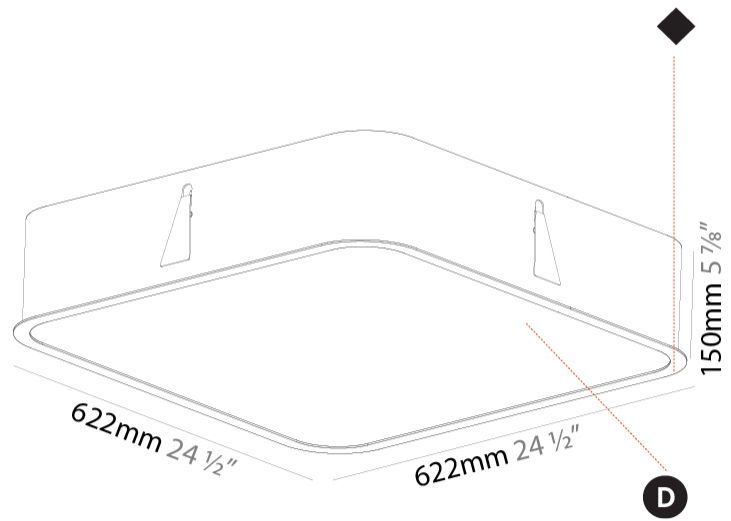

PHYSICAL

Shape: Square
Length (mm): 622
Length (in): 24 1/2
Width (mm): 622
Width (in): 24 1/2
Height (mm): 150
Height (in): 5 7/8
Ceiling Thickness (mm): 10 / 12.5 / 15 / 25
Ceiling Thickness (in): 3/8 or 1/2 or 9/16 or 1
Min. Recessing Depth (mm): 160
Min. Recessing Depth (in): 6 5/16
Light Distribution: Direct
Weight (kg): 12.317
Weight (lbs): 27.10
Diffuser: PMMA - Opal or Micro-Prism
Fixture Finish: SSR / BKV / CWI / CRY / HAB / UFT / ITA / RUA / FTG / MYG / LOD / PUS / FRO / FUP / KIA / POP / BLS / SPG / MEY / GOH / GUM / CHC / COM / ABZ / JAG / OBR / MOS / ROR
Fixture Material: Extruded Aluminum / Steel
Cut-out Measurements: 605mm / 23 13/16" x 605mm / 23 13/16"

ELECTRICAL

Lamp Type: LED (Zhaga Standard)
Input Wattage (W): 55
Total Output Wattage (W): 49.7
Dimming: Non-Dimmable
Driver Included: Yes
Driver Location: Integrated
Driver Type: Constant Current - Universal
Driver Class: Class 2
Input Voltage (V): 120 - 277
Constant Current (MA): 350
Upon Request: (Not included - see components) Integral: 0-10Vdc dimming / Phase dimming 120Vac only

LED

Color Temperature (°K): 3000 / 3500 / 4000
Max. Delivered Lumen (lm): 5520 / 5606 / 5720
Nominal Lumen (lm): 6680lm
CRI: >80 CRI
Efficiency (%): 0.827
Lamp Life (hrs): 50000

OPTICAL

RATINGS AND CERTIFICATIONS

Certified By: Certified for North American Standards
IP rating: IP20