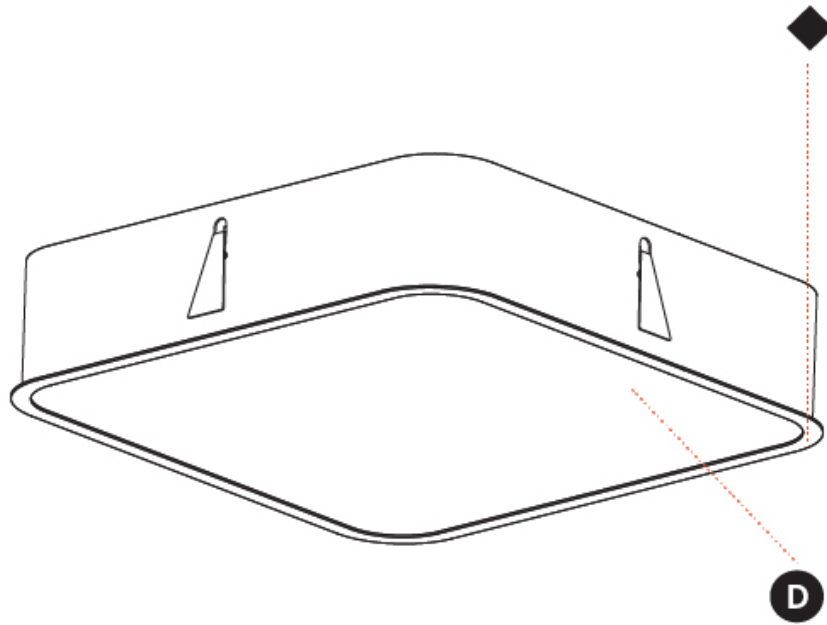

SMOOTHY STANDARD RECESSED

A37599-

PROJECT	_____
TYPE	_____
SPECIFIER	_____
QUANTITY	_____
DATE	_____